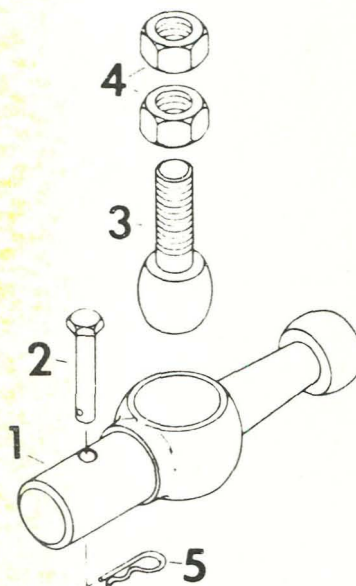

ROLLER REST KIT

Model Number 14688E1
Effective Date 5-15-73
Form Number 14824P1

<u>ITEM NO.</u>	<u>PART NO.</u>	<u>DESCRIPTION</u>
1	10213A1	Roller Rest
2	11685P1	Draw Bar Pin
3	12570P1	Ball Stud
4	124944	5/8 Hex. Jam Nut
5	11860P1	Hair Pin Cotter