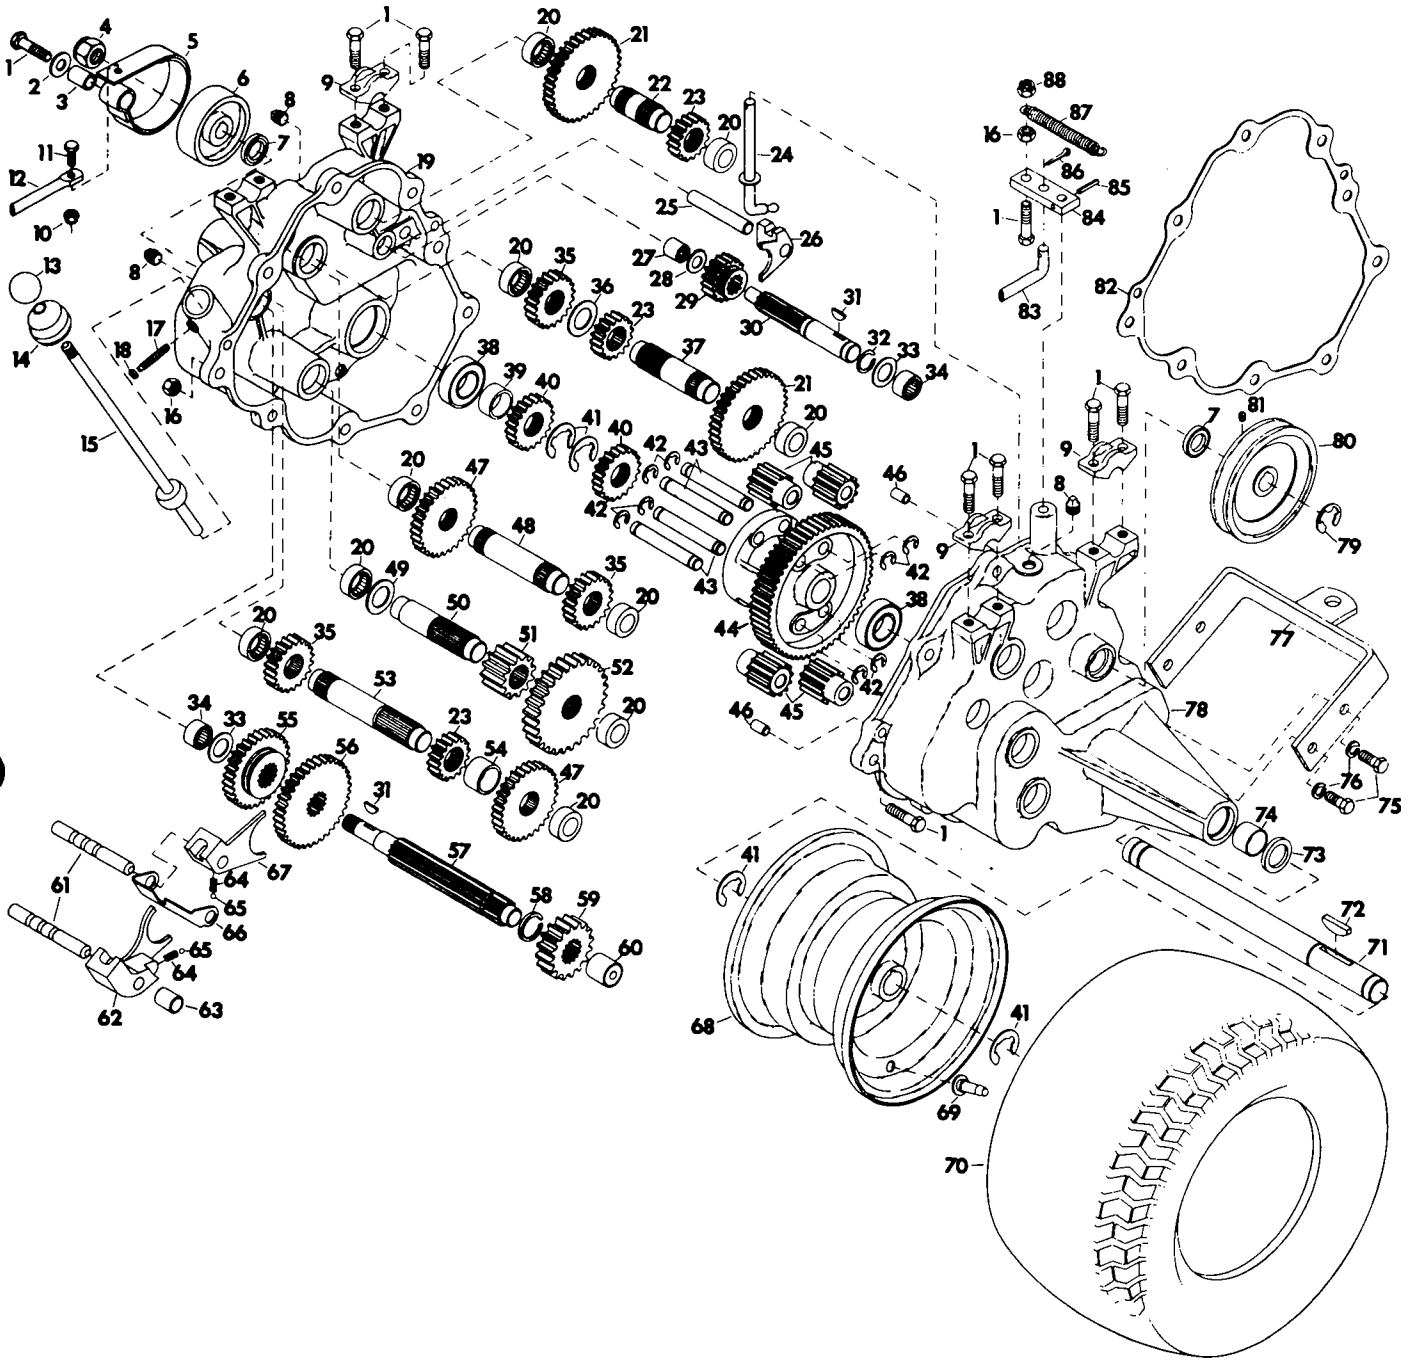

GRAVELY®

**MODEL 408
LAWN TRACTOR
ILLUSTRATED
PARTS LIST**

Prior to Serial Number 01592

 **GRAVELLY**
A DIVISION OF CLARKE-GRAVELY CORPORATION

1 Gravelly Lane
Clemmons, North Carolina 27012

BrentChalmers.com

<u>ITEM NO.</u>	<u>PART NO.</u>	<u>DESCRIPTION</u>
1	180126	3/8 x 1 1/2 Hex Hd. Bolt
2	131006	7/16 Flat Washer
3	15147P1	Bushing
4	9418692	5/8 Lock Nut
5	15144A1	Brake Band Assembly
6	15143P1	Brake Drum
7	15137P1	Oil Seal
8	103868	1/2 Pipe Plug
9	15167P1	Clamp
10	9419454	1/4 Lock Nut
11	180020	1/4 x 3/4 Hex Hd. Bolt
12	15193P1	Brake Connecting Rod
13	11297P1	Shift Lever Knob
14	15142P1	Shift Lever Boot
15	15139P1	Shift Lever Weldment
16	120377	3/8 Hex Nut
17	9418516	3/8 x 1 1/2 Dogpoint Set Screw
18	124829	3/8 Hex Jam Nut
19	15133A1	Housing Assembly, R.H.
20	14966P1	Needle Bearing
21	15124P1	Gear
22	15126P1	Shaft
23	15113P1	Gear
24	14969A1	Shift Lever Assembly
25	15131P1	Shifting Rail
26	15130P1	Shifting Yoke
27	15135P1	Needle Bearing
28	15132P1	Thrust Race
29	15129P1	Sliding Gear
30	15127P1	Shaft
31	431787	#61 Woodruff Key
32	15128P1	Retaining Ring
33	14998P1	Thrust Race
34	9660P1	Needle Bearing
35	15118P1	Gear
36	15123P1	Thrust Race
37	15122P1	Shaft
38	14967P1	Ball Bearing
39	14985P1	Spacer
40	14984P1	Differential Side Gear
41	11112P1	E-Ring
42	14981P1	E-Ring
43	14980P1	Pinnion Pin
44	14978P1	Differential Casting
45	14979P1	Differential Pinnion
46	141238	3/8 x 5/8 Dowel Pin
47	15115P1	Gear
48	15120P1	Shaft
49	14976P1	Thrust Race
50	14973P1	Shaft