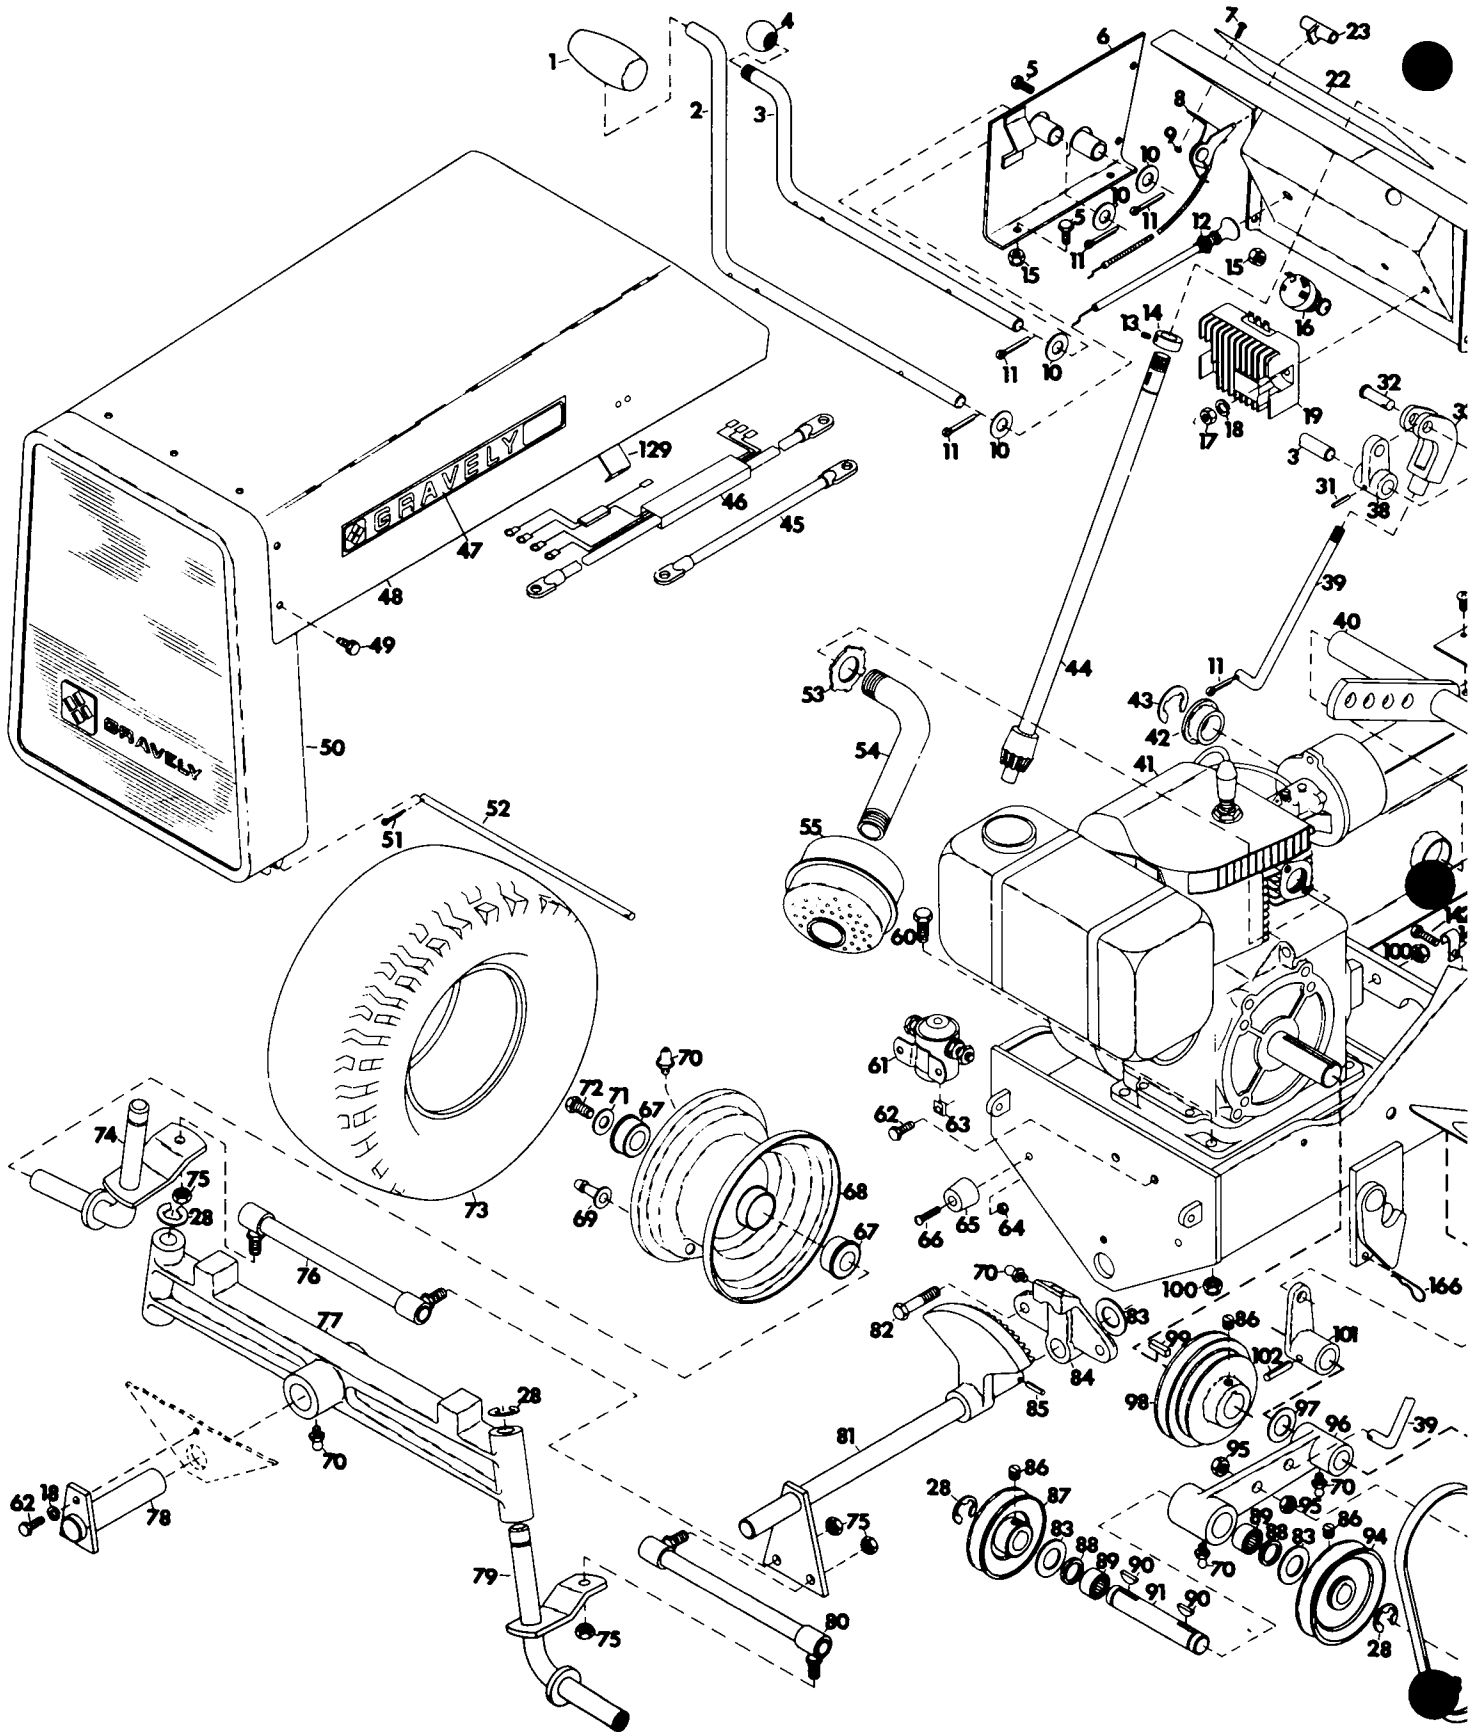

<u>ITEM NO.</u>	<u>PART NO.</u>	<u>DESCRIPTION</u>
51	14974P1	Final Drive Pinion
52	14975P1	Gear
53	15112P1	Shaft
54	15114P1	Spacer
55	14995P1	Sliding Gear
56	14989P1	Sliding Gear
57	14986P1	Sliding Gear Shaft
58	14987P1	Retaining Ring
59	14988P1	Gear
60	14965P1	Needle Bearing
61	14993P1	Shifting Rail
62	14997P1	Shifting Yoke
63	15365P1	Spacer
64	14992P1	Spring
65	456887	3/16 Ball
66	14994P1	Gear Shift Interlock
67	14991P1	Shifting Yoke
68	15223P1	Rear Rim Weldment
69	11191P1	Valve Stem Assembly
70	15222P1	Rear Tire
71	14982P1	Rear Axle
72	187184	#127 Woodruff Key
73	11704P1	Oil Seal
74	14968P1	Bushing
75	180122	3/8 x 1 Hex Hd. Bolt
76	120382	3/8 Lock Washer
77	15168A1	Rear Hitch Assembly
78	14963A1	Housing Assembly, L.H.
79	11270P1	E-Ring
80	15138P1	Pulley
81	191950	5/16 x 3/8 Set Screw
82	15136P1	Gasket
83	15171P1	Fwd.-Rev. Control Rod
84	14971P1	Shift Strap
85	427688	1/8 x 1 Groove Pin
86	177923	1/8 x 3/4 Cotter Pin
87	15172P1	Spring
88	456004	3/8 Lock Nut