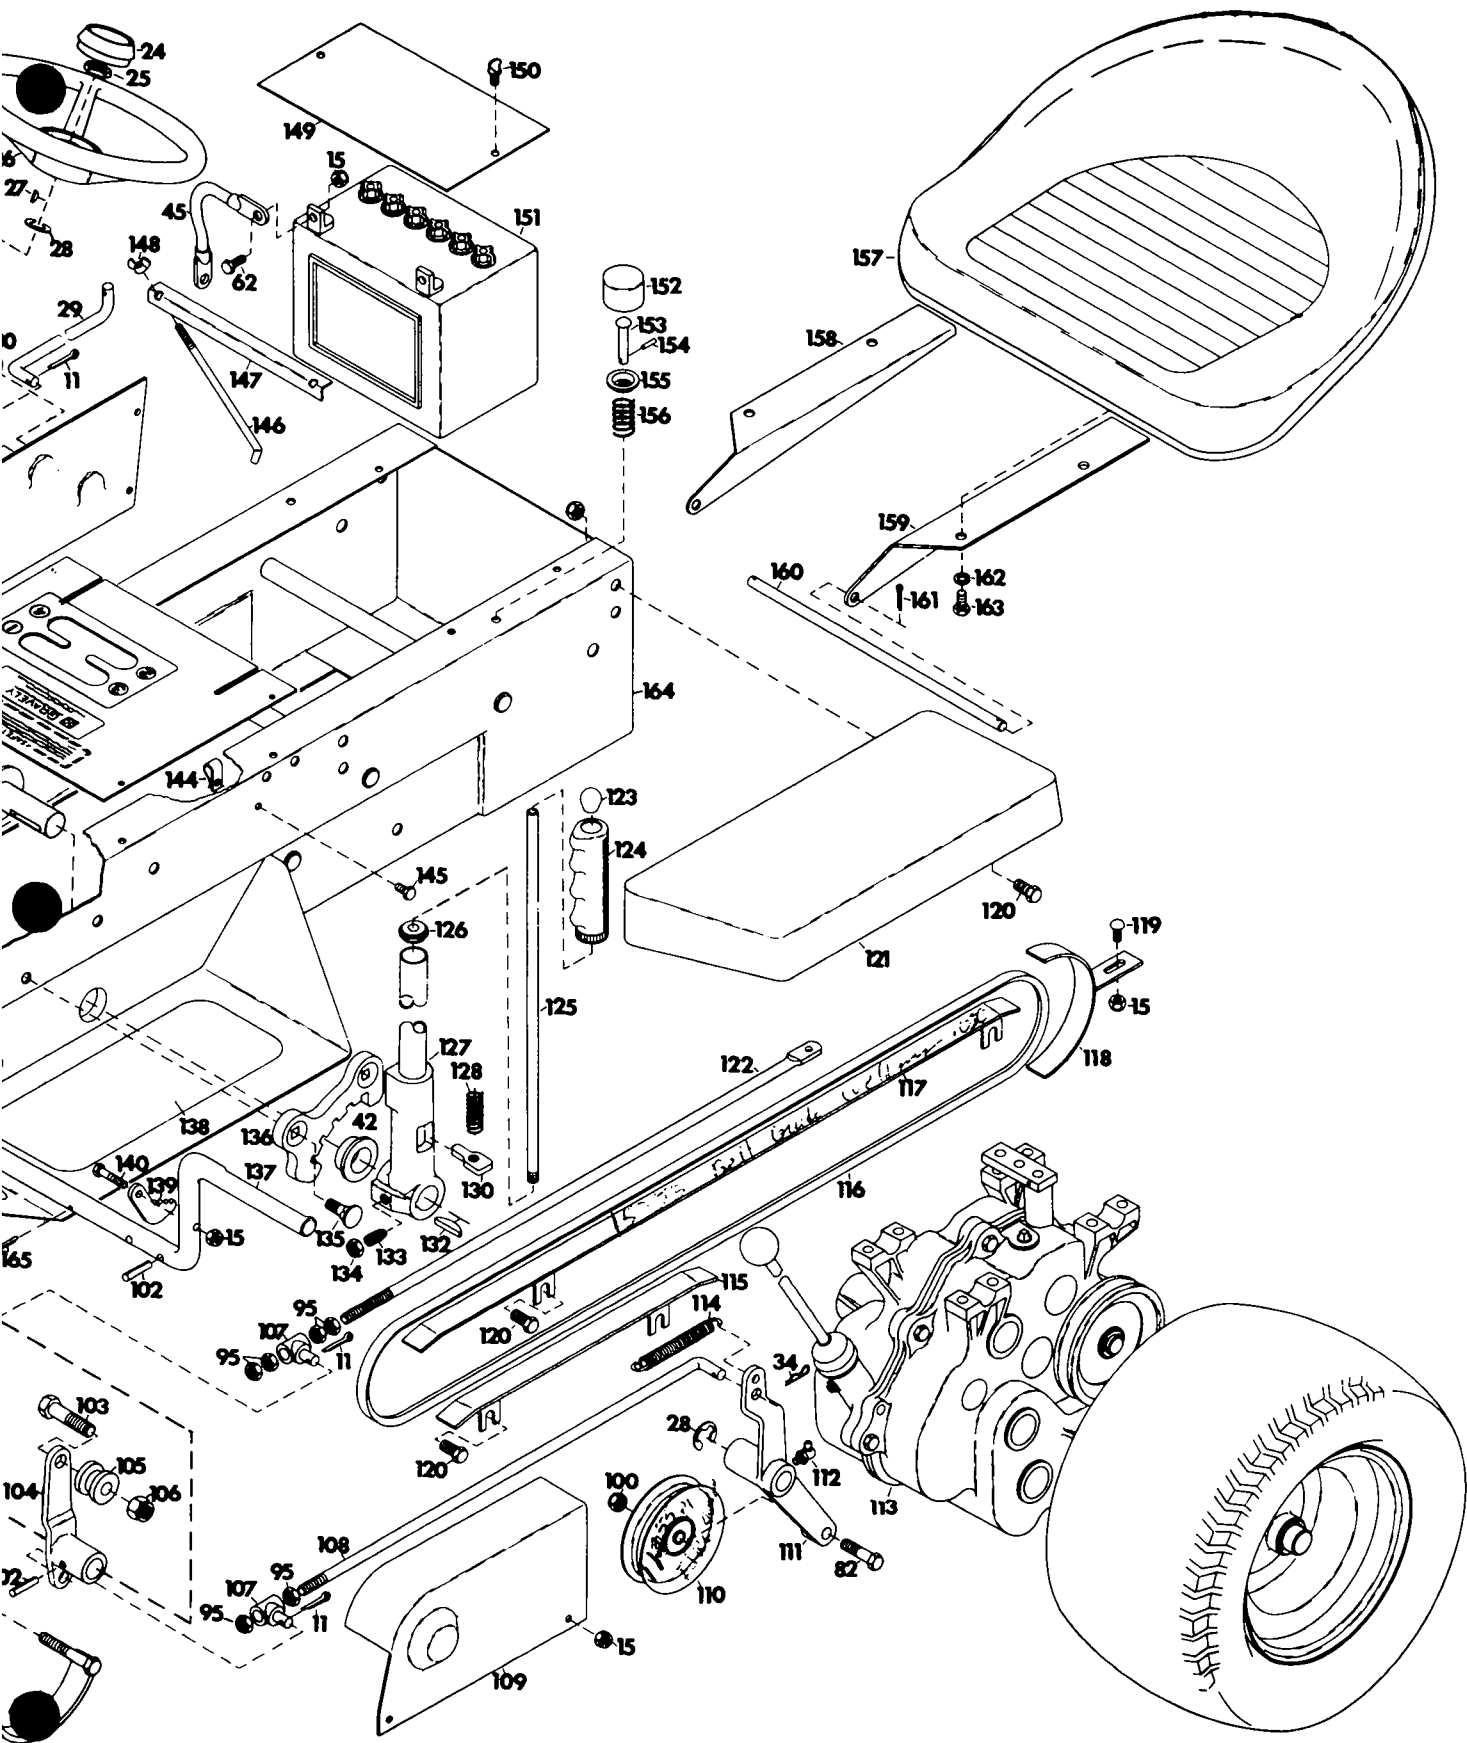

<u>ITEM NO.</u>	<u>PART NO.</u>	<u>DESCRIPTION</u>
1	15273P1	Fwd.-Rev. Handle
2	15272P1	Fwd.-Rev. Rod
3	15270P1	P.T.O. Control Rod
4	15278P1	Knob
5	180018	1/4 x 5/8 Hex. Hd. Bolt
6	15265A1	Plate Weldment, R.H.
7	159920	#10 x 1/2 Machine Screw
8	15277P1	Throttle Control
9	190254	#10 Locknut
10	120396	17/32 Flat Washer
11	177923	1/8 x 3/4 Cotter Pin
12	15370P1	Choke Control
13	127782	1/4 x 1/4 Set Screw
14	15282P1	Shaft Collar
15	9419454	1/4 Locknut
16	15276P1	Ignition Switch
17	120375	1/4 Hex. Nut
18	120380	1/4 Lockwasher
19	11979P1	Regulator-Rectifier
20	160541	1/4 x 3/4 Machine Screw
21	15263P1	Instrument Panel
22	15275P1	Instrument Panel Decal
23	11302P2	Choke Control Knob
24	14917P1	Cap
25	219758	3/4 Hex. Nut
26	14916P1	Steering Wheel
27	431787	#61 Woodruff Key
28	11270P1	External E-Ring
29	15171P1	Fwd.-Rev. Control Rod
30	15274P1	Fwd.-Rev. Arm
31	443023	3/16 x 1 Groove Pin
32	274523	3/8 x 1 3/16 Clevis Pin
33	15196P1	Trunnion
34	11860P1	Hair Pin Cotter
35	15264A1	Plate Weldment, L.H.
36	15260P1	Cover Plate
37	167257	1/4 x 1/2 Machine Screw
38	15271P1	P.T.O. Lock Arm
39	15195P1	P.T.O. Rod
40	15187A1	Lift Lever Weldment
41	15384P1	Engine, Electric Start
42	11111P1	Pivot Bushing
43	11112P1	E-Ring
44	15279A1	Steering Shaft Weldment
45	15239P1	Starter Cable
46	15225P1	Wiring Harness
47	15292P1	Decal
48	15287A1	Hood Assembly
49	15291P1	Screw
50	15290P1	Grill
51	103362	1/16 x 3/4 Cotter Pin
52	15293P1	Hood Pin
53	10866P1	Conduit Nut
54	15457P1	Pipe Nipple
55	15727P1	Muffler