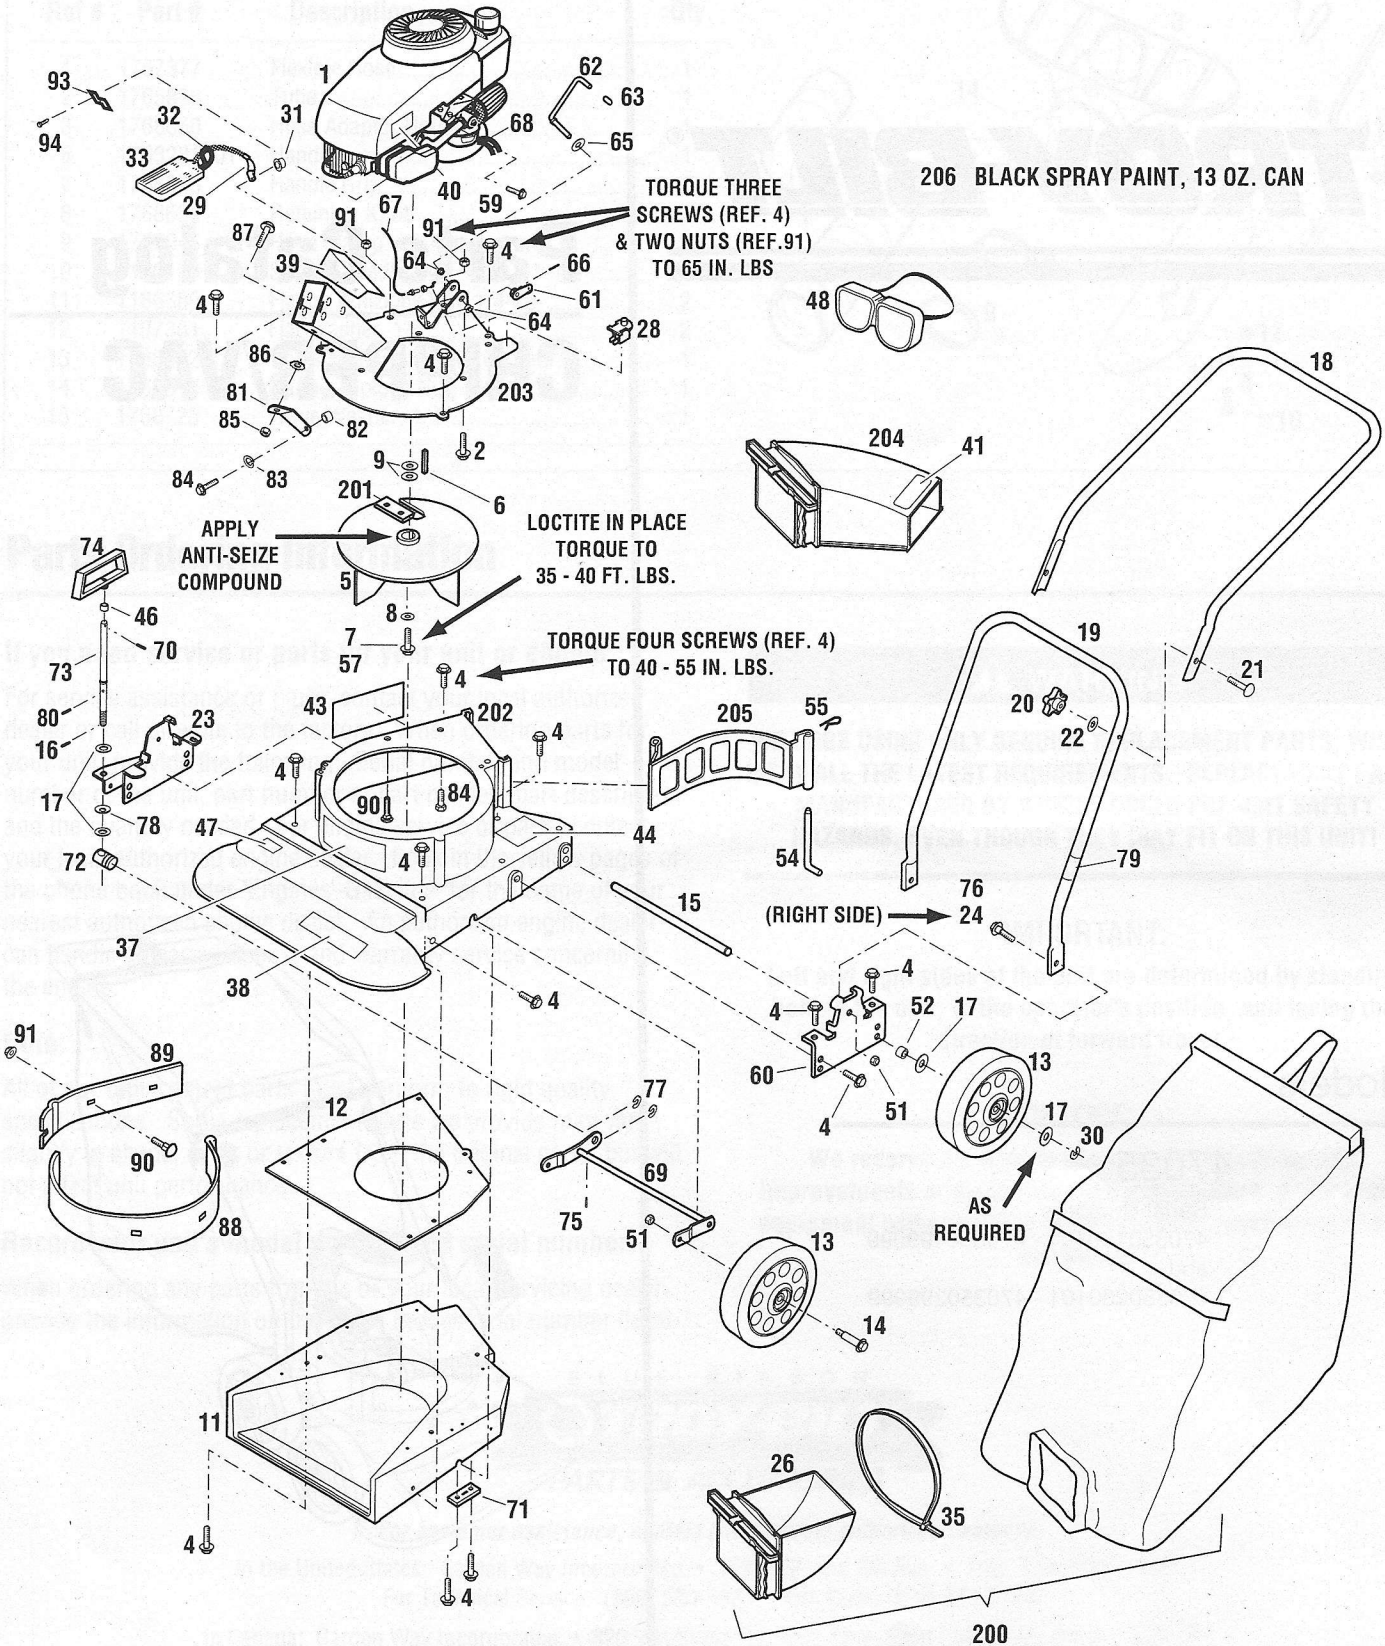

Ref. #	Part #	Description	Qty.	Ref. #	Part #	Description	Qty.
1	*	Engine, 4.5 H.P. Tecumseh (Model TVS-115; Type 61804A).....	1	55	1756986	Hair Pin	2
2	1762042	Thread-Forming Screw, 3/8-16 x 1	3	59	1186299	Flange Lock Bolt, #10-32 x 3/8	1
4	1763390	Flange Bolt, 5/16-13 x 1	21	60	1768670001	Support (left side only)	1
5	1768665	Fan and Chipper Disc Assembly (Incl. Ref. 201)	1	61	1769505	Brake Arm Control	1
6	1104338	Key, 1/4 x 1/4 x 2	1	62	1769506	Brake Control Handle	1
7	1770932	Grade 8 Cap Bolt, 3/8-24 x 1-1/4	1	63	1769381	Handle Grip	1
8	1756993	Conical Washer	1	64	1714243	Nylon Bushing	2
9	1185831	Shim Washer	4	65	1107383	Flat Washer	1
11	1768510	Inlet Housing	1	66	1724885	Drive Pin	1
12	1769396	Divider Plate	1	67	1771272	Engine Brake Cable	1
13	1765740	Wheel and Tire Assembly	4	68	1769537	Wiring Harness	1
14	1769639	Shoulder Bolt, 3/8-16	2	69	1768595001	Front Axle	1
15	1768661	Rear Axle	1	70	1120210	Drive Pin, 3/16 x 1	1
16	1737015	Drive Pin, 1/8 x 5/8	2	71	1768581	Axle Retainer	2
17	1890234	Flat Washer	6	72	1768707	Height Adjusting Pivot	1
18	1763268001	Upper Handle	1	73	1768708	Adjusting Bolt	1
19	1768668001	Lower Handle	1	74	1754149	Height Adjusting Handle	1
20	1763767	Knob	2	75	1185389	Drive Pin, 5/32 x 3/4	1
21	1731025	Curved Head Bolt	2	76	1763331	Shoulder Bolt (left side only)	1
22	1107382	Flat Washer	2	77	1185425	Retaining Ring	2
23	1768669001	Support (right side only)	1	78	1700065	Bowed Washer	1
24	1768703	Shoulder Bolt (right side only)	1	79	1769123	Handle Adjusting Decal	1
26	1768666	Elbow	1	80	1185340	Drive Pin, 1/8 x 7/8	1
28	1761083	Ignition Ground Switch	1	81	1770933001	Bracket	1
29	1769652	Cable Clamp	1	82	1714721	Spacer	1
30	1185849	Retaining Ring, 1/2	2	83	1100241	Lockwasher, 1/4	1
31	1769653	Push Nut	1	84	1111600	Bolt, 1/4-20 x 7/8	2
32	1769944	Lanyard Cap	1	85	1186391	Flange Whizlock Nut, 5/16-18	1
33	1769945	Chipper Chute Cap	1	86	1177548	External Tooth Lockwasher	1
35	1764189	Cable Tie	1	87	1185872	Phil. Truss Head Bolt, 5/16-18 x 5/8	1
37	1769969	Operating Instructions Decal	1	88	1771091	Housing Shield	1
38	1770886	Logo Decal	1	89	1771100	Housing Shield	1
39	1769962	Chipper Tube Decal	1	90	1185518	Carriage Bolt, 1/4-20 x 5/8	7
40	1769991	Hot Surface Decal	1	91	1186389	Flange Whizlock Nut, 1/4-20	8
41	1769970	Blower Decal	1	93	1771094	Deflector Shield	1
43	1771342	Safety and Instructions Decal	1	94	1769344	Self Tapping Bolt #18-8 x 3/8	2
44	1768724	Handlebar Decal	1	200	1769339	Collection Bag Kit (Incl. Ref. 26 & 35)	1
46	1762886	Handle Spacer	1	201	1769336	Blade Kit (see below)	1
47	1901899	Legend Decal	1	202	1769337	Upper Housing Kit (Incl. Ref. 37, 38, 43, 44, 47, 88, 89, 90 & 91)	1
48	1756954	Goggles	1	203	1769338	Engine Mtg. Plate Kit (Incl. Ref. 39)	1
51	1185506	Locking Jam Nut, 3/8-16	4	204	1768667	Blower Adapter (Incl. Ref. 41)	1
52	1768706	Spacer	2	205	1771556	Shredder Screen Kit (Incl. Ref. 54 & 55) ...	1
54	1764076	Screen Rod	2	206	1735222	Black Spray Paint, 13 oz.	N/I
				207	1757032	Loctite 242	N/I

N/I Item not included with unit. Order separately.

* Order engine parts from your local Tecumseh Power Products dealer. Refer to engine for model and type.