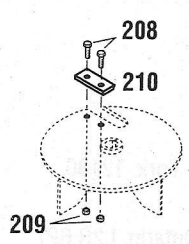

N/I Item not included with unit. Order separately.

* Order engine parts from your local Tecumseh Power Products dealer. Refer to engine for model and type.

Blade Kit 1769336 (Ref. 201)

Ref #	Part #	Description	Qty.
208	1763741	Flat Head Bolt, 5/16-24 x 1	2
209	1763742	Toplock Nut, 5/16-24	2
210	**	Blade	1

** Not sold separately.