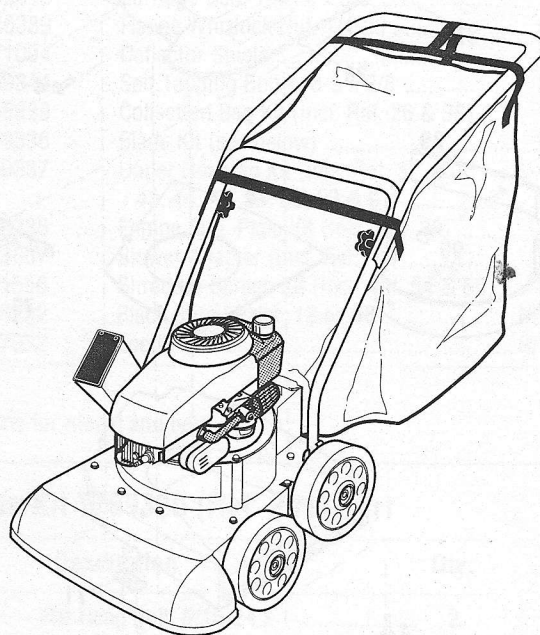

Parts Catalog

CHIPPER/VAC

Models

47035

Serial Numbers
470350100101 - 470350199999
and
470350200101 - 470350299999

Ref. #	Part #	Description	Qty.	Ref. #	Part #	Description	Qty.
1	*	Engine, 4.5 H.P. Tecumseh (Model TVS-115; Type 61804A).....	1	55	1756986	Hair Pin	2
2	1762042	Thread-Forming Screw, 3/8-16 x 1	3	59	1186299	Flange Lock Bolt, #10-32 x 3/8	1
4	1763390	Flange Bolt, 5/16-13 x 1	21	60	1768670001	Support (left side only)	1
5	1768665	Fan and Chipper Disc Assembly (Incl. Ref. 201)	1	61	1769505	Brake Arm Control	1
6	1104338	Key, 1/4 x 1/4 x 2	1	62	1769506	Brake Control Handle	1
7	1770932	Grade 8 Cap Bolt, 3/8-24 x 1-1/4	1	63	1769381	Handle Grip	1
8	1756993	Conical Washer	1	64	1714243	Nylon Bushing	2
9	1185831	Shim Washer	4	65	1107383	Flat Washer	1
11	1768510	Inlet Housing	1	66	1724885	Drive Pin	1
12	1769396	Divider Plate	1	67	1771272	Engine Brake Cable	1
13	1765740	Wheel and Tire Assembly	4	68	1769537	Wiring Harness	1
14	1769639	Shoulder Bolt, 3/8-16	2	69	1768595001	Front Axle	1
15	1768661	Rear Axle	1	70	1120210	Drive Pin, 3/16 x 1	1
16	1737015	Drive Pin, 1/8 x 5/8	2	71	1768581	Axle Retainer	2
17	1890234	Flat Washer	6	72	1768707	Height Adjusting Pivot	1
18	1763268001	Upper Handle	1	73	1768708	Adjusting Bolt	1
19	1768668001	Lower Handle	1	74	1754149	Height Adjusting Handle	1
20	1763767	Knob	2	75	1185389	Drive Pin, 5/32 x 3/4	1
21	1731025	Curved Head Bolt	2	76	1763331	Shoulder Bolt (left side only)	1
22	1107382	Flat Washer	2	77	1185425	Retaining Ring	2
23	1768669001	Support (right side only)	1	78	1700065	Bowed Washer	1
24	1768703	Shoulder Bolt (right side only)	1	79	1769123	Handle Adjusting Decal	1
26	1768666	Elbow	1	80	1185340	Drive Pin, 1/8 x 7/8	1
28	1761083	Ignition Ground Switch	1	81	1770933001	Bracket	1
29	1769652	Cable Clamp	1	82	1714721	Spacer	1
30	1185849	Retaining Ring, 1/2	2	83	1100241	Lockwasher, 1/4	1
31	1769653	Push Nut	1	84	1111600	Bolt, 1/4-20 x 7/8	2
32	1769944	Lanyard Cap	1	85	1186391	Flange Whizlock Nut, 5/16-18	1
33	1769945	Chipper Chute Cap	1	86	1177548	External Tooth Lockwasher	1
35	1764189	Cable Tie	1	87	1185872	Phil. Truss Head Bolt, 5/16-18 x 5/8	1
37	1769969	Operating Instructions Decal	1	88	1771091	Housing Shield	1
38	1770886	Logo Decal	1	89	1771100	Housing Shield	1
39	1769962	Chipper Tube Decal	1	90	1185518	Carriage Bolt, 1/4-20 x 5/8	7
40	1769991	Hot Surface Decal	1	91	1186389	Flange Whizlock Nut, 1/4-20	8
41	1769970	Blower Decal	1	93	1771094	Deflector Shield	1
43	1771342	Safety and Instructions Decal	1	94	1769344	Self Tapping Bolt #18-8 x 3/8	2
44	1768724	Handlebar Decal	1	200	1769339	Collection Bag Kit (Incl. Ref. 26 & 35)	1
46	1762886	Handle Spacer	1	201	1769336	Blade Kit (see below)	1
47	1901899	Legend Decal	1	202	1769337	Upper Housing Kit (Incl. Ref. 37, 38, 43, 44, 47, 88, 89, 90 & 91)	1
48	1756954	Goggles	1	203	1769338	Engine Mtg. Plate Kit (Incl. Ref. 39)	1
51	1185506	Locking Jam Nut, 3/8-16	4	204	1768667	Blower Adapter (Incl. Ref. 41)	1
52	1768706	Spacer	2	205	1771556	Shredder Screen Kit (Incl. Ref. 54 & 55) ...	1
54	1764076	Screen Rod	2	206	1735222	Black Spray Paint, 13 oz.	N/I
				207	1757032	Loctite 242	N/I