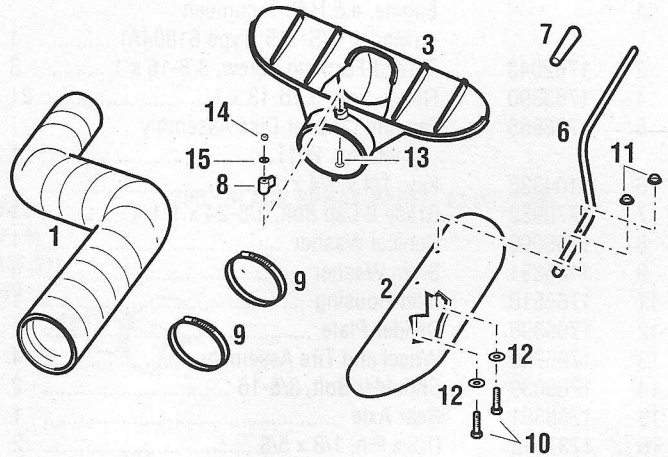

N/I Item not included with unit. Order separately.

* Order engine parts from your local Tecumseh Power Products dealer. Refer to engine for model and type.

Blade Kit 1769336 (Ref. 201)

Ref #	Part #	Description	Qty.
208	1763741	Flat Head Bolt, 5/16-24 x 1	2
209	1763742	Toplock Nut, 5/16-24	2
210	**	Blade	1

** Not sold separately.

Chipper/Vac – Model 47035

Hose Kit 1768675 (Optional)

Ref #	Part #	Description	Qty.
1	1767377	Flexible Hose	1
2	1765866	Tube	1
3	1768650	Hose Adapter Housing	1
6	1763281001	Handle	1
7	1756875	Handle Grip	1
8	1768655	Retaining Knob	1
9	1767043	Hose Clamp	2
10	1100123	Slotted Head Bolt, 1/4-20 x 1-1/4	2
11	1186389	Flange Whizlock Nut, 1/4-20	2
12	1107381	Flat Washer, 1/4	2
13	1768672	Truss Head Bolt, 1/4-20 x 1-3/4	1
14	1185814	Flange Toplock Nut, 1/4-20	1
15	1768725	Wave Washer, 1/4	1